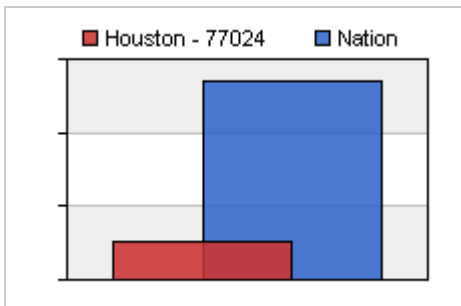

Community Crime Info.

Created Jul 17, 2008 and presented by Mary Burrell Hutchins of Prudential Gary Greene Realtors

Community Crime Information

Displayed below is a comparison between Houston - 77024 which is in Harris County (shown below in Red) and the National Average (shown below in Blue).

Information is collected and reported as number of occurrences per 100,000 people. The scale of each category is designed to compare the communities to the national average in that category and should not be used to compare from category to category.

Arson

Assault

Auto Theft

Burglary

Larceny

Murder

Rape

Robbery

Crime information for these counties and the nation has been collected from various government agencies. For more detailed information about the crime in these community contact the local authorities.