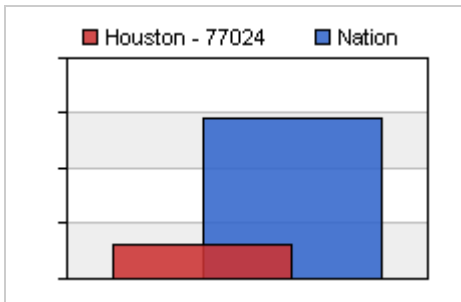

Community Crime Info.

Created Jul 17, 2008 and presented by Mary Burrell Hutchins of Prudential Gary Greene Realtors

Community Crime Information

Displayed below is a comparison between Houston - 77024 which is in Harris County (shown below in Red) and the National Average (shown below in Blue).

Information is collected and reported as number of occurrences per 100,000 people. The scale of each category is designed to compare the communities to the national average in that category and should not be used to compare from category to category.

Arson

Assault

Auto Theft

Burglary

Larceny

Murder

Rape

Robbery

Crime information for these counties and the nation has been collected from various government agencies. For more detailed information about the crime in these community contact the local authorities.