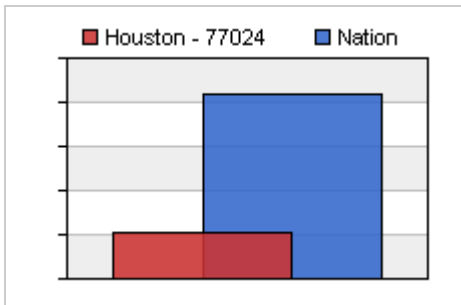

Community Crime Info.

Created Jul 17, 2008 and presented by Mary Burrell Hutchins of Prudential Gary Greene Realtors

Community Crime Information

Displayed below is a comparison between Houston - 77024 which is in Harris County (shown below in Red) and the National Average (shown below in Blue).

Information is collected and reported as number of occurrences per 100,000 people. The scale of each category is designed to compare the communities to the national average in that category and should not be used to compare from category to category.

Arson