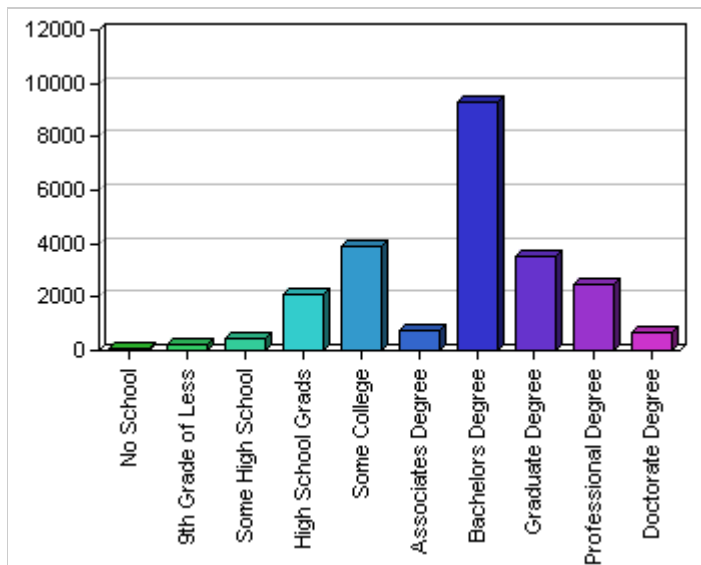

Community Overview

This report shows information collected from US Census and other data collection agencies and is broken down into five general categories; Population, Race, Housing, Martial Status and Education. Each of these categories has been broken down into subcategories making it easy to do a side by side comparison of the two communities.

Education information for both communities has been broken out into two bar graphs. The information at the base of each bar on the bar graph denotes the level of education that colored bar represents. The information to the left of the community bar graph indicates the number of people in that community that have achieved that level of education.

Population

	Houston - 77024...	National Average
Male	46.89 %	48.99 %
Female	53.11 %	51.00 %
Total Population	32,636	8,624
Population Density Percentile	80th	51rd

Housing

	Houston - 77024...	National Average
Total Housing Units	14,878	3,546
Vacant Dwellings	890	320
Owner Occupied	10,086	2,134
Renter Occupied	3,902	1,093
Median Monthly Rent	$831	$474

Families

	Houston - 77024...	National Average
No Family	34.63 %	31.46 %
With Family	65.37 %	68.54 %
With Children < 18	29.38 %	33.45 %
No Children	35.99 %	35.09 %

Families

	Houston - 77024...	National Average
Never Married	19.52 %	27.19 %
Now Married	63.67 %	56.44 %
Separated	0.93 %	2.17 %
Widowed	7.99 %	6.63 %
Divorced	8.81 %	9.74 %

Houston - 77024 Education Report