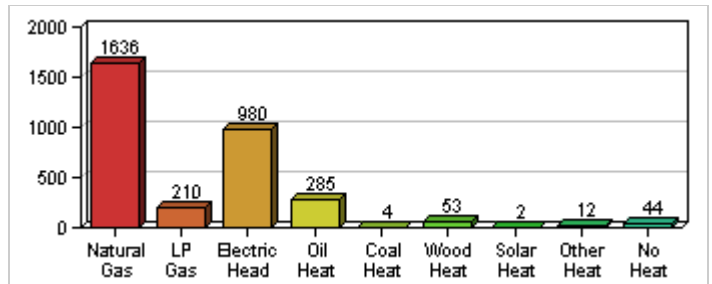

House Age Information for Nation

Heating Information for Houston - 77024

Heating Information for Nation

Rental Information for Houston - 77024

Median Monthly Rent:	\$831
----------------------	-------

Rental Information for Nation