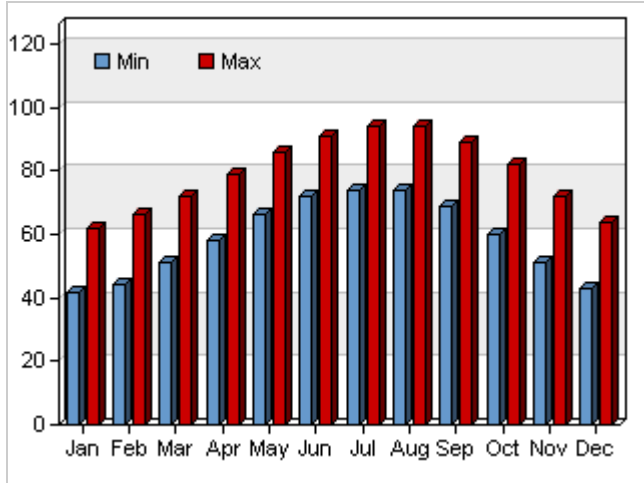

Climate Information

Displayed below is the temperature and precipitation information collected for your selected area(s). Annual and monthly high and low temperatures and precipitation totals help you to gauge the climate of the selected area(s).

Climate Information for Houston - 77024