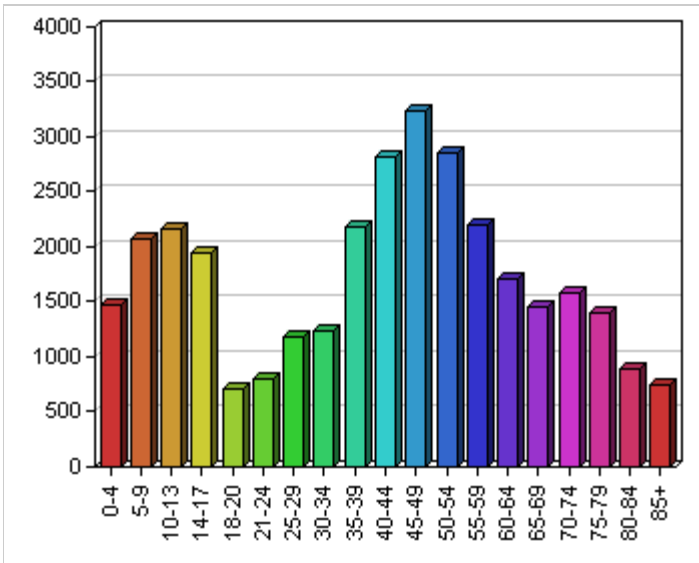

Age Demographics

Created Jul 17, 2008 and presented by Mary Burrell Hutchins of Prudential Gary Greene Realtors

Age Demographics

This report shows information collected from US Census data and other data collection agencies and is broken down by community and age group. The information at the base of each bar on the bar graph denotes the age group that colored bar represents. The information to the left of the community bar graph indicates the number of people in that community for each each age group.

Houston - 77024 Age Chart