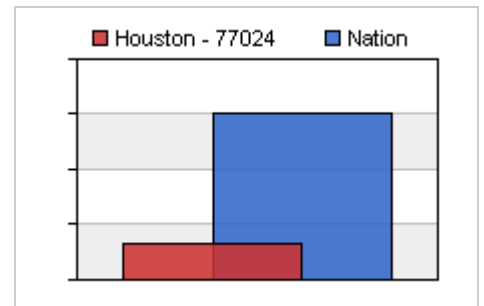

Community Crime Info.

Created Jul 17, 2008 and presented by Mary Burrell Hutchins of Prudential Gary Greene Realtors

Community Crime Information

Displayed below is a comparison between Houston - 77024 which is in Harris County (shown below in Red) and the National Average (shown below in Blue).

Information is collected and reported as number of occurrences per 100,000 people. The scale of each category is designed to compare the communities to the national average in that category and should not be used to compare from category to category.

Arson

Assault

Auto Theft

Burglary

Larceny

Murder

Rape

Robbery

Crime information for these counties and the nation has been collected from various government agencies. For more detailed information about the crime in these community contact the local authorities.