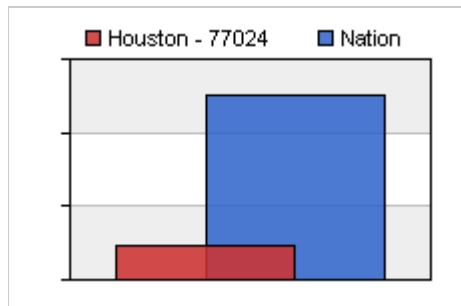

Community Crime Info.

Created Jul 17, 2008 and presented by Mary Burrell Hutchins of Prudential Gary Greene Realtors

Community Crime Information

Displayed below is a comparison between Houston - 77024 which is in Harris County (shown below in Red) and the National Average (shown below in Blue).

Information is collected and reported as number of occurrences per 100,000 people. The scale of each category is designed to compare the communities to the national average in that category and should not be used to compare from category to category.

Arson

Assault

Auto Theft

Burglary

Larceny

Murder

Rape

Robbery

Crime information for these counties and the nation has been collected from various government agencies. For more detailed information about the crime in these community contact the local authorities.