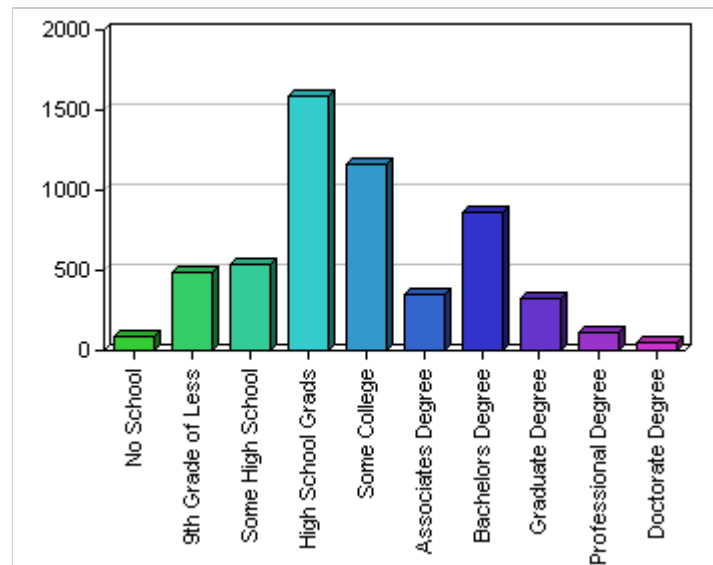

National Average Education Report