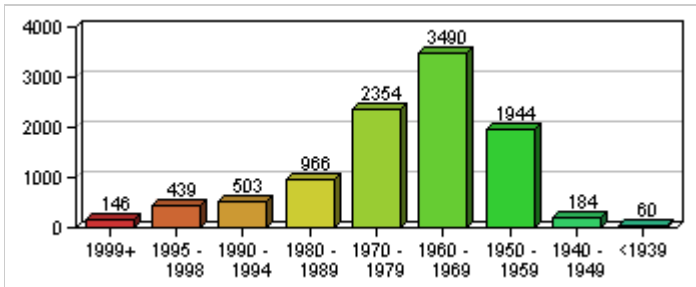

Housing & Vehicle Report

Created Jul 17, 2008 and presented by Mary Burrell Hutchins of Prudential Gary Greene Realtors

Housing Information

This report includes information about the housing in the area(s) you have selected, as well as the vehicles and commute times for those living in these selected area(s).

House Age Information for Houston - 77024