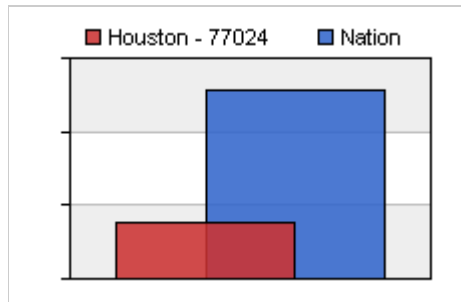

Robbery

Crime information for these counties and the nation has been collected from various government agencies. For more detailed information about the crime in these community contact the local authorities.