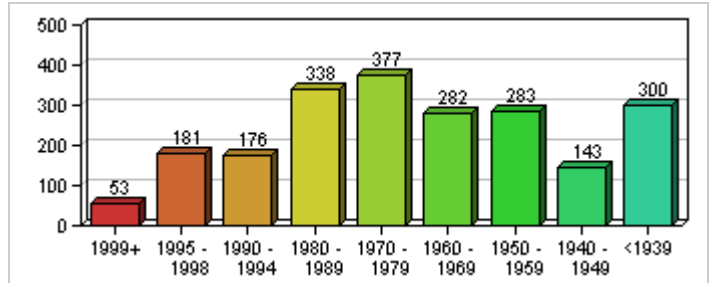

House Age Information for Nation