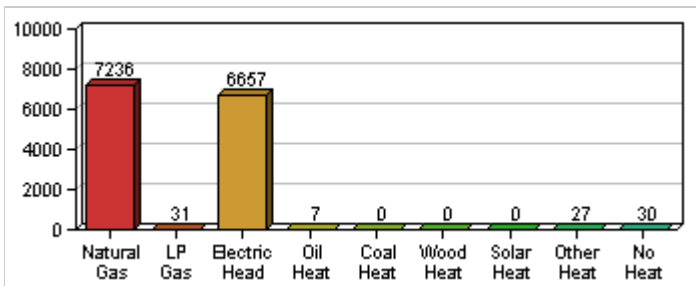

House Age Information for Nation

Heating Information for Houston - 77024

Heating Information for Nation

Rental Information for Houston - 77024

Median Monthly Rent:	\$831
----------------------	-------

Rental Information for Nation