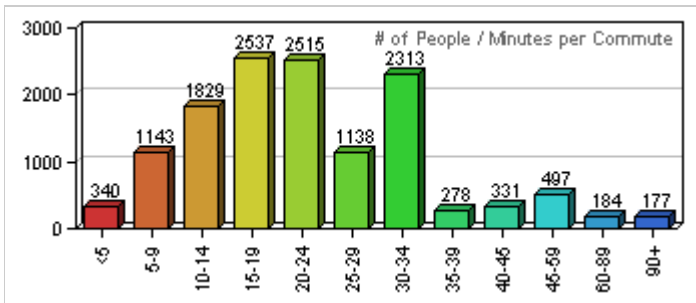

Average Commute Times for Houston - 77024