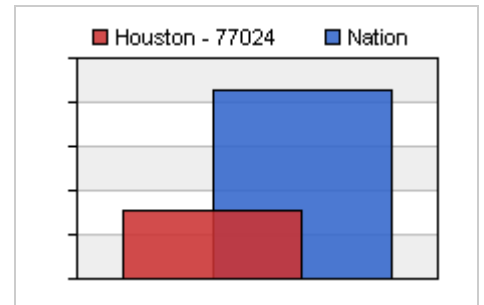

Community Crime Info.

Created Jul 17, 2008 and presented by Mary Burrell Hutchins of Prudential Gary Greene Realtors

Community Crime Information

Displayed below is a comparison between Houston - 77024 which is in Harris County (shown below in Red) and the National Average (shown below in Blue).

Information is collected and reported as number of occurrences per 100,000 people. The scale of each category is designed to compare the communities to the national average in that category and should not be used to compare from category to category.

Arson

Assault

Auto Theft

Burglary

Larceny

Murder

Rape

Robbery

Crime information for these counties and the nation has been collected from various government agencies. For more detailed information about the crime in these community contact the local authorities.