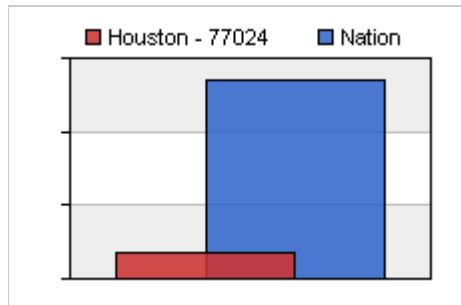

Community Crime Info.

Created Jul 17, 2008 and presented by Mary Burrell Hutchins of Prudential Gary Greene Realtors

Community Crime Information

Displayed below is a comparison between Houston - 77024 which is in Harris County (shown below in Red) and the National Average (shown below in Blue).

Information is collected and reported as number of occurrences per 100,000 people. The scale of each category is designed to compare the communities to the national average in that category and should not be used to compare from category to category.

Arson

Assault

Auto Theft

Burglary

Larceny

Murder

Rape

Robbery

Crime information for these counties and the nation has been collected from various government agencies. For more detailed information about the crime in these community contact the local authorities.