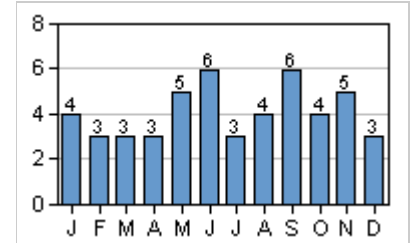

Climate Information

Displayed below is the temperature and precipitation information collected for your selected area(s). Annual and monthly high and low temperatures and precipitation totals help you to gauge the climate of the selected area(s).

Climate Information for Houston - 77024

Temperatures

Rainfall

Snowfall

Annual Averages for Houston - 77024

Annual Avg Rainfall 49 Inches   Annual Avg Snowfall 3 Inches