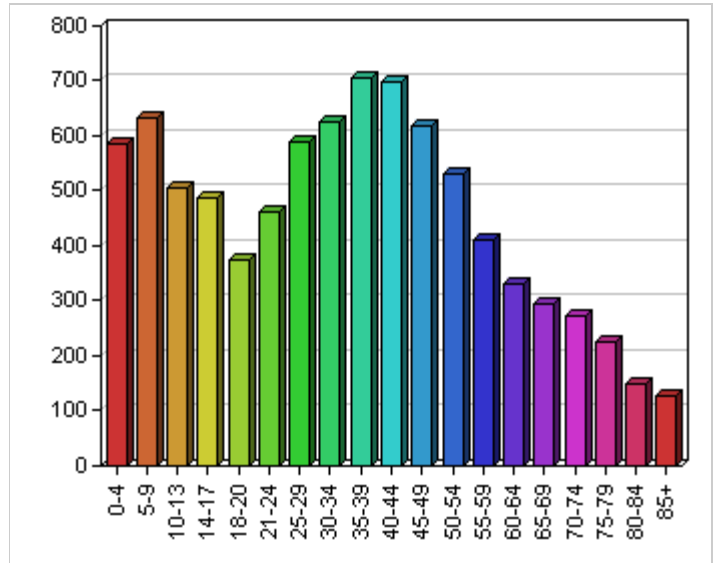

Age Demographics

Created Jul 17, 2008 and presented by Mary Burrell Hutchins of Prudential Gary Greene Realtors

Age Demographics

This report shows information collected from US Census data and other data collection agencies and is broken down by community and age group. The information at the base of each bar on the bar graph denotes the age group that colored bar represents. The information to the left of the community bar graph indicates the number of people in that community for each each age group.

Houston - 77024 Age Chart

National Average Age Chart

Population Density

The charts below indicates the population density of each of the communities. Density is determined by number of people per square mile. For example, the density of a downtown city would be higher than a rural community.